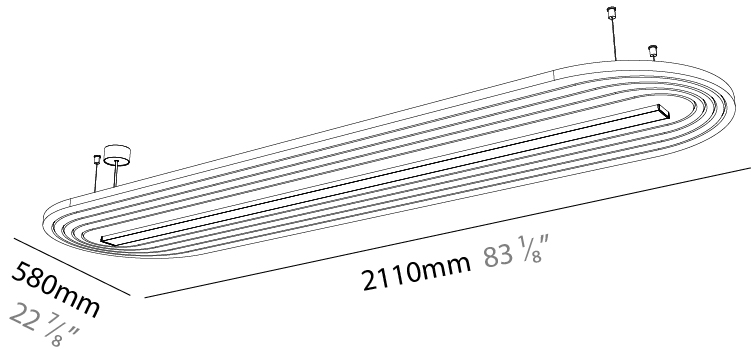

Diffuser: [PMMA - Opal / Clear / Microprism / Clear Microprism / Wallwash Double Asymmetric / Glare Control / Black Raster / Black Raster / Wallwash Left / Wallwash Right](#)

Fixture Finish: [SSR / BKV / CWI / CRY / HAB / UFT / ITA / RUA / FTG / MYG / LOD / PUS / FRO / FUP / KIA / POP / BLS / SPG / MEY / GOH / CHC / COM / ABZ / JAG / OBR / MOS / ROR](#)

Holder Finish: [SSR / BKV / CWI / CRY / HAB / LAG / UFT / ITA / RUA / RUR / MIC / FTG / MYG / TWT / LOD / PUS / FRO / FUP / KIA / POP / BLS / SPG / MEY / GOH / GUM / CHC / COM / ABZ / JAG](#)

Accent Finish: [OPL / MPM / CMP / BKR / WHR / GCL / WWR / WWL / WDA](#)

Acoustic Finish: [SFW / CYW / SEE / SYN / MTS / PMB / TTN / CYB / STO / DPE / BES / SHB / ARE / ANE / VRD / CRF](#)

Fixture Material: [Acoustic / Aluminum / PMMA](#)

Primary Material: [Acoustic](#)

Cable Details: [2000mm/78 3/4" or 6000mm/236 1/4" Cable, - Transparent](#)

ELECTRICAL

Lamp Type: LED
Input Wattage (W): 38.7
Total Output Wattage (W): 42.7
Dimming: [Non-dimming / DALI Dimming / MATTER Dimming](#)
Driver Included: No
Driver Location: Remote
Driver Class: Class 2
Input Voltage (V): 120 - 277
Upon Request: [0 - 10V Dimming / Phase Dimming](#)

LED

Color Temperature (°K): [2700 / 3000 / 3500 / 4000](#)
Max. Delivered Lumen (lm): Max 5540
Nominal Lumen (lm): Max 6420
CRI: >90 CRI
Lamp Life (hrs): 50000

OPTICAL

RATINGS AND CERTIFICATIONS

Certified By: Certified for North American Standards
IP rating: IP20